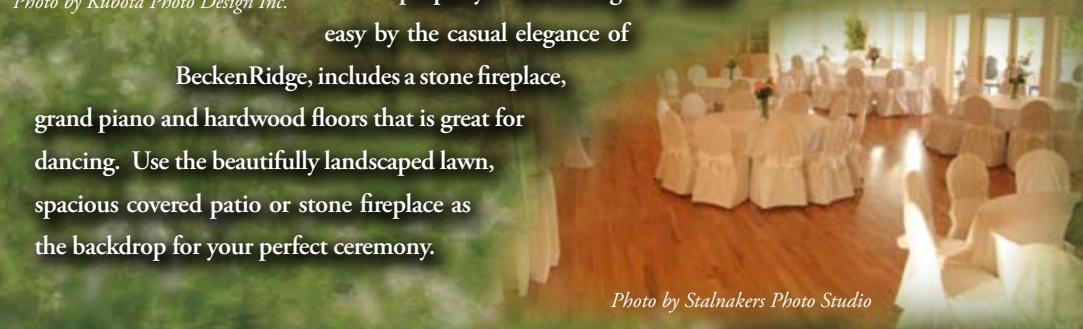

BeckenRidge VINEYARD

SITES

Photo by Kubota Photo Design Inc.

Surrounded by 12 acres of vineyard, Cascade Range and Willamette Valley you and your guests can enjoy the romance year round. Your photos will create beautiful memories, taken in the vineyard and the many other picturesque locations on the property. Decorating is made

easy by the casual elegance of

BeckenRidge, includes a stone fireplace, grand piano and hardwood floors that is great for dancing. Use the beautifully landscaped lawn, spacious covered patio or stone fireplace as the backdrop for your perfect ceremony.